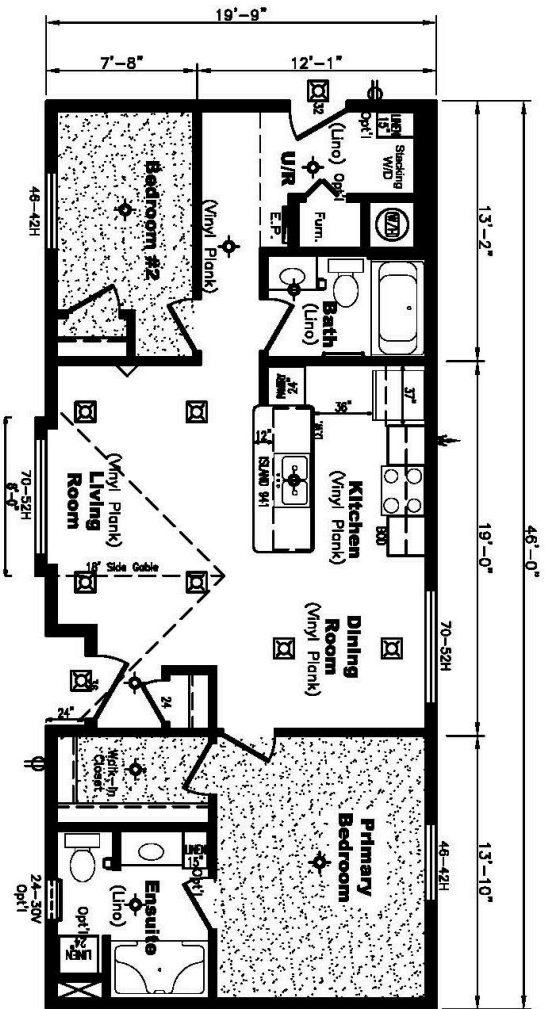

SERIAL #:  
DEALER:

Note: Flat Ceiling Throughout

LEGEND

- > STANDARD TELEPHONE JACK / CABLE TV OUTLET
- ⚡ STANDARD FROST FREE EXTERIOR TAP
- ⊕ STANDARD EXTERIOR GFI

HOUSE HEIGHT = 14'-6"

		DRAWING:	20 X 46
		DESCRIPTION:	BROCHURE
MODEL #:	NV-204601	SCALE:	1/8"=1'-0"
		DATE:	28-40-28
		DRAWN:	MG
		PAGE:	1 OF 1
THE NOVA			

SERIAL #: -  
DEALER: -

Hitch End

<b>SHELTERS</b> HOME SYSTEMS ESTIMATING DIVISION	
MODEL: NV-204601	DRAWING: 20 X 46
SCALE: NOT TO SCALE	DESCRIPTION: BROCHURE
DATE: 1-16-78	THE NOVA
DRAWN: MG	PAGE: 1 OF 1