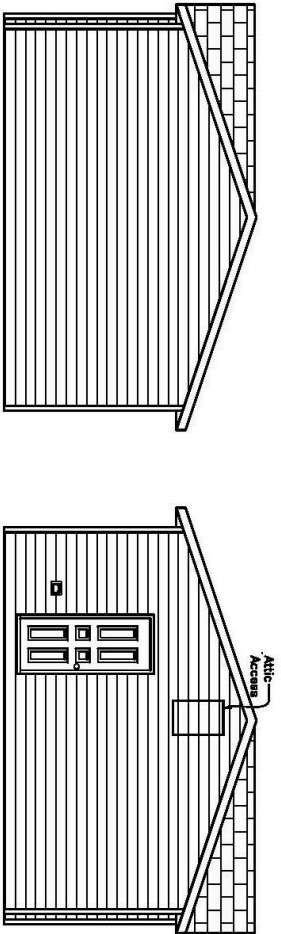

SERIAL #:  
DEALER:

Note: Flat Ceiling Throughout

LEGEND

- > STANDARD TELEPHONE JACK / CABLE TV OUTLET
- ⚡ STANDARD FROST FREE EXTERIOR TAP
- ⊕ STANDARD EXTERIOR GFI

HOUSE HEIGHT = 14'-6"

		DRAWING:	20 X 46
		DESCRIPTION:	BROCHURE
MODEL #:	NV-204601	SCALE:	1/8"=1'-0"
		DATE:	28-40-28
		DRAWN:	MG
		PAGE:	1 OF 1
THE NOVA			

SERIAL #: -  
DEALER: -

Hitch End

<b>SHELTERS</b> HOME SYSTEMS ESTIMATING DIVISION	
MODEL: NV-204601	DRAWING: 20 X 46
SCALE: NOT TO SCALE	DESCRIPTION: BROCHURE
DATE: 1-16-78	THE NOVA
DRAWN: MG	PAGE: 1 OF 1