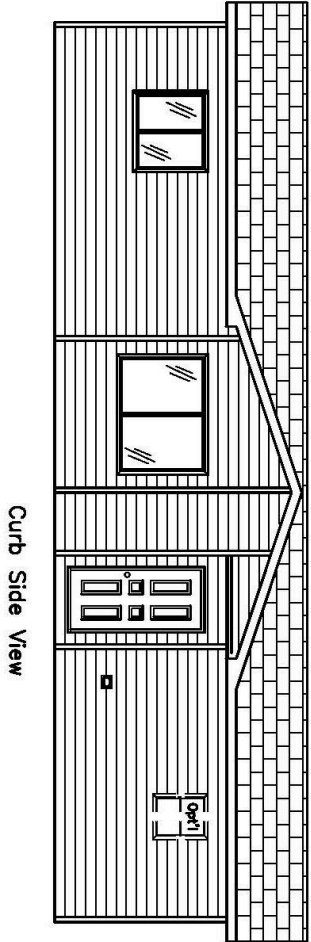

SERIAL #:  
DEALER:

Note: Flat Ceiling Throughout

LEGEND

- > STANDARD TELEPHONE JACK / CABLE TV OUTLET
- ⚡ STANDARD FROST FREE EXTERIOR TAP
- ⊕ STANDARD EXTERIOR GFI

HOUSE HEIGHT = 14'-6"

		DRAWING:	20 X 46
		DESCRIPTION:	BROCHURE
MODEL #:	NV-204601	SCALE:	1/8"=1'-0"
		DATE:	28-40-28
		DRAWN:	MG
		PAGE:	1 OF 1
THE NOVA			

SERIAL #: -  
DEALER: -

Hitch End

<b>SHELTERS</b> HOME SYSTEMS ESTIMATING DIVISION	
MODEL: NV-204601	DRAWING: 20 X 46
SCALE: NOT TO SCALE	DESCRIPTION: BROCHURE
DATE: 1-16-78	THE NOVA
DRAWN: MG	PAGE: 1 OF 1