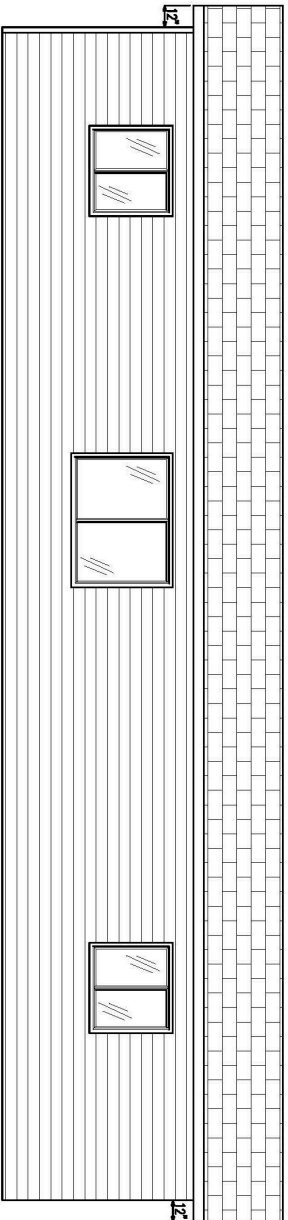

SERIAL :
 DEALER :

Note: Flat Ceiling Throughout

- LEGEND
- < STANDARD TELEPHONE JACK / CABLE TV OUTLET
 - W STANDARD FROST FREE EXTERIOR TAP
 - Φ STANDARD EXTERIOR GFI
- HOUSE HEIGHT = 15'-3"

		DRAWING:	
		24 X 54	
MODEL #: NV-245401		DESCRIPTION:	
SCALE: NTS		BROCHURE	
DATE: 28-09-28		THE NOVA	
DRAWING: MD		PAGE: 1 OF 1	

SERIAL #: -
DEALER: -

Curb Side View

Rear View

Road Side View

Front View

SHELTERS
HOME SYSTEMS
ESTEVAN MFG. DIVISION

DESCRIPTION:
ELEVATION DETAIL

NOVA

DRAWING:
24 X 54

MODEL #:
NV-243401

SCALE:
NOT TO SCALE

DATE:
26-Mar-26

DRAWN:
W/S

PAGE:
1 OF 1