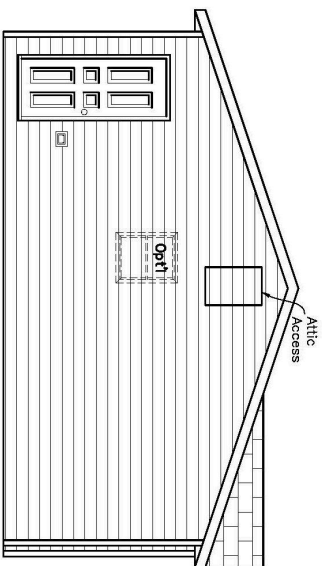

SERIAL :
 DEALER :

Note: Flat Ceiling Throughout

- LEGEND
- < STANDARD TELEPHONE JACK / CABLE TV OUTLET
 - W STANDARD FROST FREE EXTERIOR TAP
 - Φ STANDARD EXTERIOR GFI
- HOUSE HEIGHT = 15'-3"

		DRAWING:	
		24 X 54	
MODEL #: NV-245401		DESCRIPTION:	
SCALE: NTS		BROCHURE	
DATE: 28-09-28		THE NOVA	
DRAWING: MD		PAGE: 1 OF 1	

SERIAL #: -
DEALER: -

Curb Side View

Rear View

Road Side View

Front View

SHELTERS
HOME SYSTEMS
ESTEVAN MFG. DIVISION

DESCRIPTION:
ELEVATION DETAIL

NOVA

DRAWING:
24 X 54

MODEL #:
NV-243401

SCALE:
NOT TO SCALE

DATE:
26-Mar-26

DRAWN:
W/S

PAGE:
1 OF 1