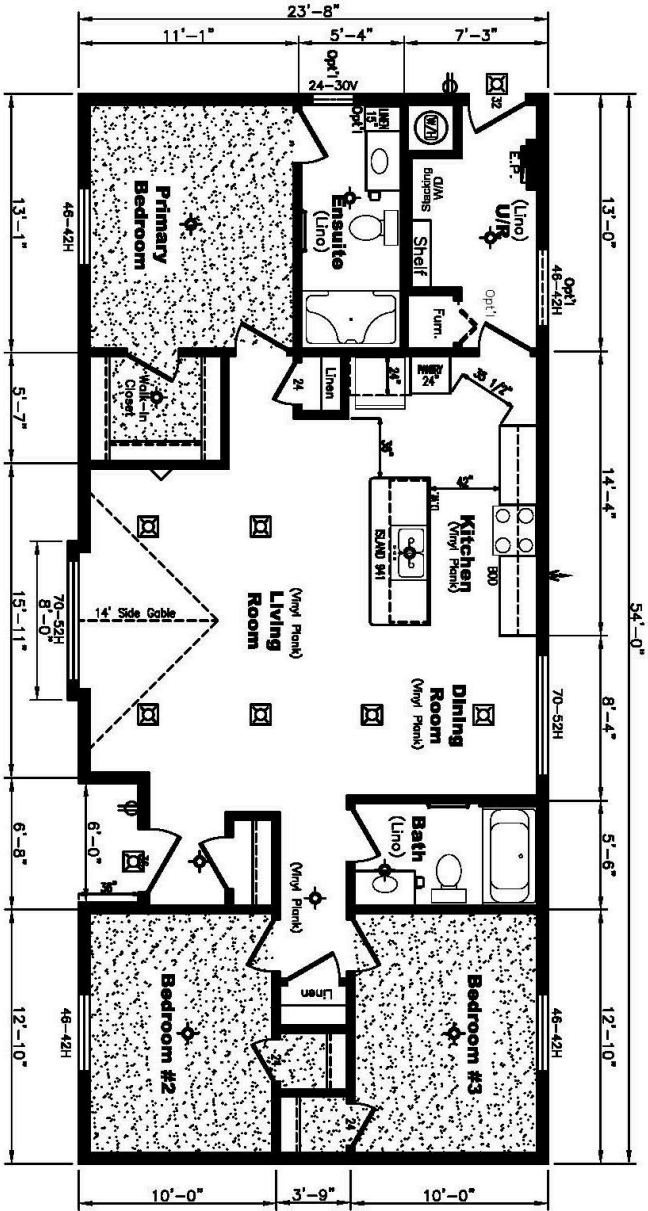

SERIAL :
 DEALER :

Note: Flat Ceiling Throughout

- LEGEND
- < STANDARD TELEPHONE JACK / CABLE TV OUTLET
 - W STANDARD FROST FREE EXTERIOR TAP
 - Φ STANDARD EXTERIOR GFI
- HOUSE HEIGHT = 15'-3"

		DRAWING:	
		24 X 54	
MODEL #: NV-245401		DESCRIPTION:	
SCALE: NTS		BROCHURE	
DATE: 28-09-28		THE NOVA	
DRAWING: MD		PAGE: 1 OF 1	

SERIAL #: -
DEALER: -

Curb Side View

Rear View

Road Side View

Front View

SHELTERS
HOME SYSTEMS
ESTEVAN MFG. DIVISION

DESCRIPTION:
ELEVATION DETAIL

NOVA

DRAWING:
24 X 54

MODEL #:
NV-243401

SCALE:
NOT TO SCALE

DATE:
26-Mar-26

DRAWN:
W/S

PAGE:
1 OF 1