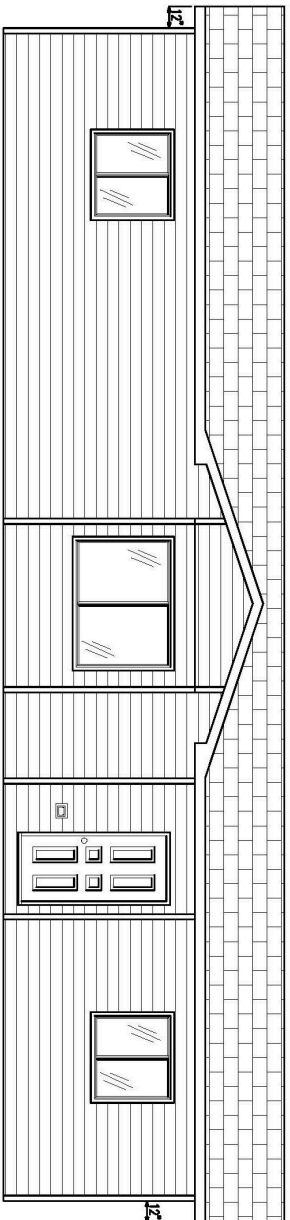

SERIAL :
 DEALER :

Note: Flat Ceiling Throughout

- LEGEND
- < STANDARD TELEPHONE JACK / CABLE TV OUTLET
 - W STANDARD FROST FREE EXTERIOR TAP
 - Φ STANDARD EXTERIOR GFI
- HOUSE HEIGHT = 15'-3"

		DRAWING:	
		24 X 54	
MODEL #: NV-245401		DESCRIPTION:	
SCALE: NTS		BROCHURE	
DATE: 28-09-28		THE NOVA	
DRAWING: MD		PAGE: 1 OF 1	

SERIAL #: -
DEALER: -

Curb Side View

Rear View

Road Side View

Front View

SHELTERS
HOME SYSTEMS
ESTEVAN MFG. DIVISION

DESCRIPTION:
ELEVATION DETAIL

NOVA

DRAWING:
24 X 54

MODEL #:
NV-243401

SCALE:
NOT TO SCALE

DATE:
26-Mar-26

DRAWN:
W/S

PAGE:
1 OF 1