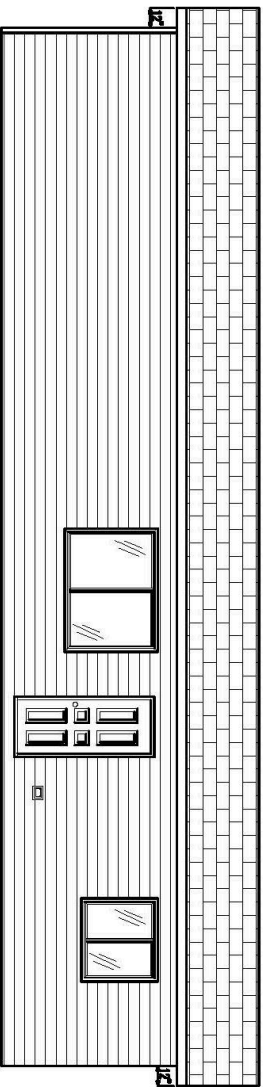

SERIAL :
 DEALER :

Note: Flat Ceiling Throughout

LEGEND

- < STANDARD TELEPHONE JACK / CABLE TV OUTLET
 - ψ STANDARD FROST FREE EXTERIOR TAP
 - Φ STANDARD EXTERIOR GFI
- HOUSE HEIGHT = 15'-3"

		DRAWING:	
MODEL #:		24 X 52	
NV-245201		DESCRIPTION:	
SCALE:		BROCHURE	
MIS		THE NOVA	
DATE:		DRAWING:	
28-09-28		MS	
PAGE:		1 OF 1	

SERIAL #: -
DEALER: -

Curb Side View

Road Side View

Front View

Rear View

SHELTERS HOME SYSTEMS ESTEVAN MFG. DIVISION	
MODEL #: NV-245201	SCALE: NOT TO SCALE
DATE: 28-APR-28	DRAWN: MC
DRAWING: 24 X 52	
DESCRIPTION: ELEVATION DETAIL	
NOVA	
PAGE: 1 OF 1	