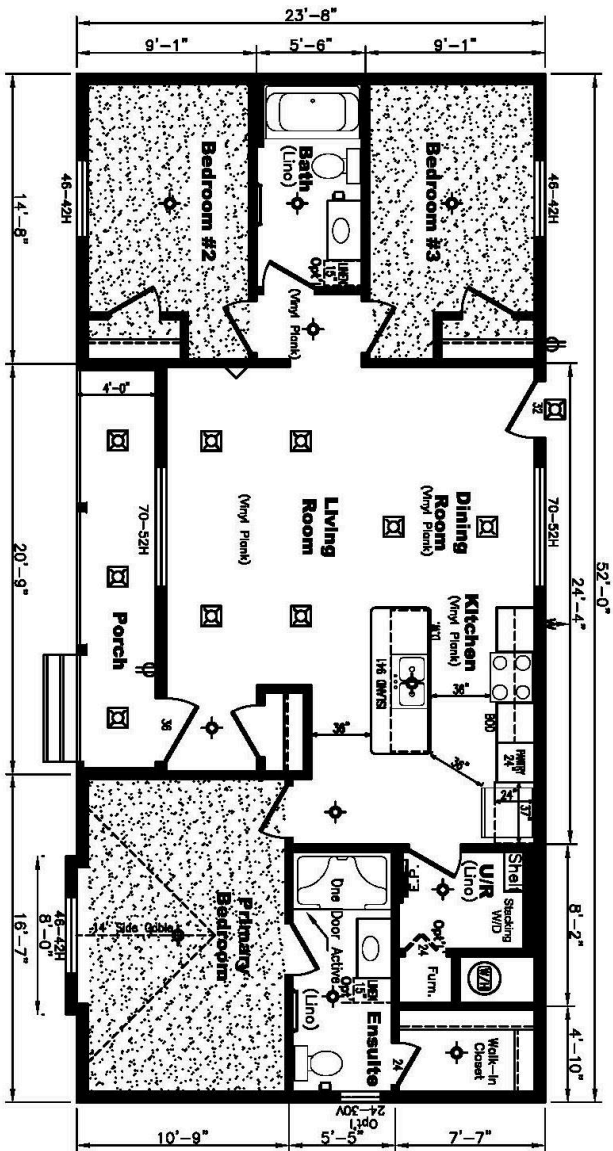

SERIAL :
 DEALER :

Note: Flat Ceiling Throughout

LEGEND

- < STANDARD TELEPHONE JACK / CABLE TV OUTLET
 - ψ STANDARD FROST FREE EXTERIOR TAP
 - Φ STANDARD EXTERIOR GFI
- HOUSE HEIGHT = 15'-3"

		DRAWING:	
MODEL #:		24 X 52	
NV-245201		DESCRIPTION:	
SCALE:		BROCHURE	
MIS		THE NOVA	
DATE:		DRAWING:	
28-09-28		MS	
PAGE:		1 OF 1	

SERIAL #: -
DEALER: -

Curb Side View

Road Side View

Front View

Rear View

SHELTERS HOME SYSTEMS ESTEVAN MFG. DIVISION	
MODEL #: NV-245201	SCALE: NOT TO SCALE
DATE: 28-APR-28	DRAWN: MC
DRAWING: 24 X 52	
DESCRIPTION: ELEVATION DETAIL	
NOVA	
PAGE: 1 OF 1	