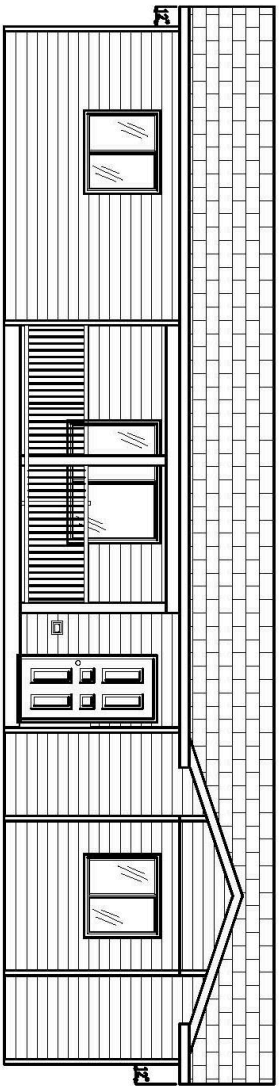

SERIAL :
 DEALER :

Note: Flat Ceiling Throughout

LEGEND

- < STANDARD TELEPHONE JACK / CABLE TV OUTLET
 - ψ STANDARD FROST FREE EXTERIOR TAP
 - Φ STANDARD EXTERIOR GFI
- HOUSE HEIGHT = 15'-3"

		DRAWING:	
MODEL #:		24 X 52	
NV-245201		DESCRIPTION:	
SCALE:		BROCHURE	
MIS		THE NOVA	
DATE:		DRAWING:	
28-09-28		MS	
PAGE:		1 OF 1	

SERIAL #: -
DEALER: -

Curb Side View

Road Side View

Front View

Rear View

SHELTERS HOME SYSTEMS ESTEVAN MFG. DIVISION	
MODEL #: NV-245201	SCALE: NOT TO SCALE
DATE: 28-APR-28	DRAWN: MC
DRAWING: 24 X 52	
DESCRIPTION: ELEVATION DETAIL	
NOVA	
PAGE: 1 OF 1	