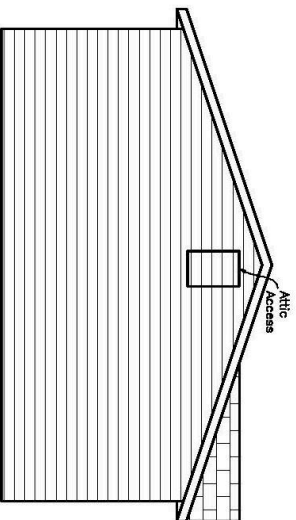

SERIAL :
 DEALER :

Note: Flat Ceiling Throughout

LEGEND

- < STANDARD TELEPHONE JACK / CABLE TV OUTLET
 - ψ STANDARD FROST FREE EXTERIOR TAP
 - Φ STANDARD EXTERIOR GFI
- HOUSE HEIGHT = 15'-3"

		DRAWING:	
MODEL #:		24 X 52	
NV-245201		DESCRIPTION:	
SCALE:		BROCHURE	
MIS		THE NOVA	
DATE:		DRAWING:	
28-09-28		MS	
PAGE:		1 OF 1	

SERIAL #: -
DEALER: -

Curb Side View

Road Side View

Front View

Rear View

SHELTERS HOME SYSTEMS ESTEVAN MFG. DIVISION	
MODEL #: NV-245201	SCALE: NOT TO SCALE
DATE: 28-APR-28	DRAWN: MC
DRAWING: 24 X 52	
DESCRIPTION: ELEVATION DETAIL	
NOVA	
PAGE: 1 OF 1	